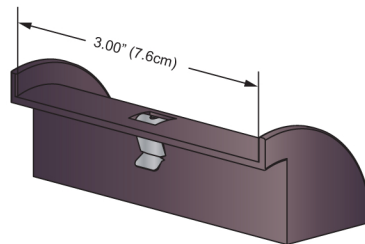

Part Numbers and Sizes:

Part #	Color	W Max Bundle Width		Overall Width	
		Inches	cm	Inches	cm
321-1A	Black	1.00	2.5	1.18	2.96
321-1B	Beige				
321-2A	Black	1.75	4.4	1.93	4.86
321-2B	Beige				
321-3A*	Black	3.00	7.6	3.18	8.06
321-3B*	Beige				

For Hook and Loop Straps add -HL to part number suffix (i.e. 321-1A-HL)

*3.00" Fast-Drop has no screw mounting slots

321-1

321-2

321-3