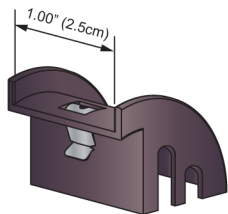

Part Numbers and Sizes:

Part #	Color	W Max Bundle Width		Overall Width	
		Inches	cm	Inches	cm
321-1A	Black	1.00	2.5	1.18	2.96
321-1B	Beige				
321-2A	Black	1.75	4.4	1.93	4.86
321-2B	Beige				
321-3A*	Black	3.00	7.6	3.18	8.06
321-3B*	Beige				

For Hook and Loop Straps add -HL to part number suffix (i.e. 321-1A-HL)

*3.00" Fast-Drop has no screw mounting slots

321-1

321-2

321-3