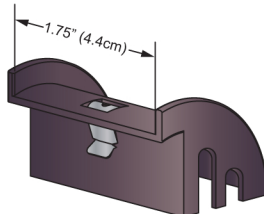

Part Numbers and Sizes:

Part #	Color	W Max Bundle Width		Overall Width	
		Inches	cm	Inches	cm
321-1A	Black	1.00	2.5	1.18	2.96
321-1B	Beige				
321-2A	Black	1.75	4.4	1.93	4.86
321-2B	Beige				
321-3A*	Black	3.00	7.6	3.18	8.06
321-3B*	Beige				

For Hook and Loop Straps add -HL to part number suffix (i.e. 321-1A-HL)

*3.00" Fast-Drop has no screw mounting slots

321-1

321-2

321-3